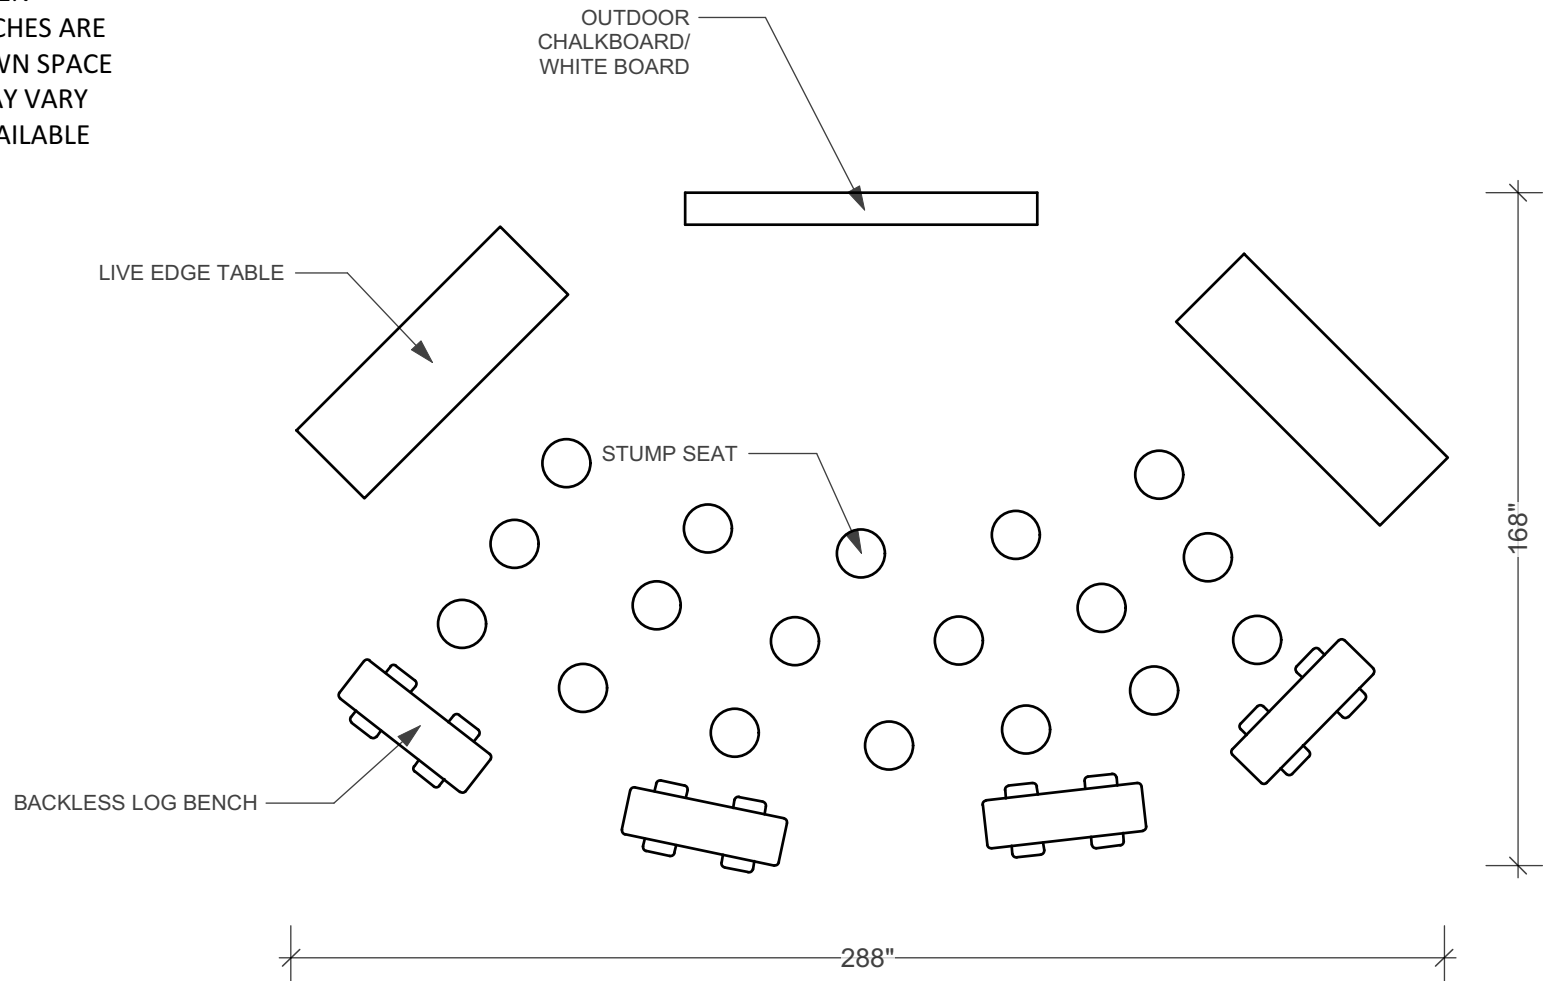

**GENERAL NOTES:**

- ALL LOGS ARE HAND PEELED AND SANDED
- DESIGNED TO SEAT 26 CHILDREN
- STUMP SEATS AND LOG BENCHES ARE PORTABLE TO CREATE YOUR OWN SPACE
- SIZE AND SHAPES OF LOGS MAY VARY
- TREATMENT OPTIONS ARE AVAILABLE
- AVAILABLE WOOD SPECIES:
  - EASTERN HEMLOCK
  - EASTERN LARCH
  - WHITE CEDAR

1 PLAN VIEW

TITLE:  
**OUTDOOR CLASSROOM ARRANGEMENT 1**

**OCA1**

LENGTH:  
**288"**

WIDTH:  
**168"**

HEIGHT:  
**VARIABLE**

WEIGHT:  
**TBD**

**Cobequid**