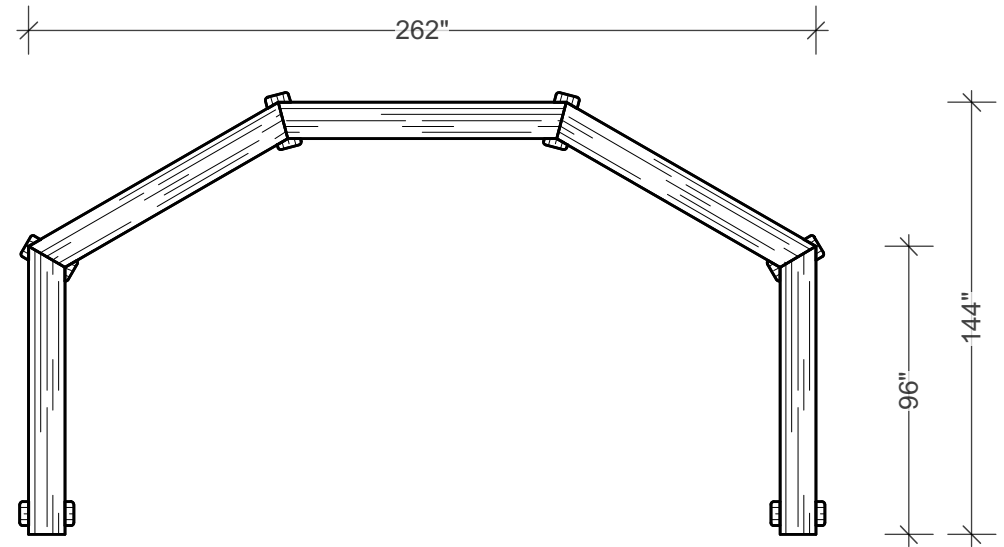

GENERAL NOTES:

- ALL LOGS ARE HAND PEELED AND SANDED
- DESIGNED TO SEAT 26 CHILDREN
- SIZE AND SHAPE OF LOGS MAY VARY
- TREATMENT OPTIONS ARE AVAILABLE
- AVAILABLE WOOD SPECIES:
 - EASTERN HEMLOCK
 - EASTERN LARCH
 - WHITE CEDAR

1 FRONT ELEVATION

2 PLAN VIEW

TITLE:			LINKED LOG SEMI-CIRCLE		OCSBBLSC	
LENGTH:	WIDTH:	HEIGHT:	WEIGHT:			
262"	144"	14"-16"	TBD	 Cobequid Outdoor Recreation Consultants & Contractors RR1 Economy, NS B0M1J0. 902.647.2271 cobequidconsulting1@gmail.com		