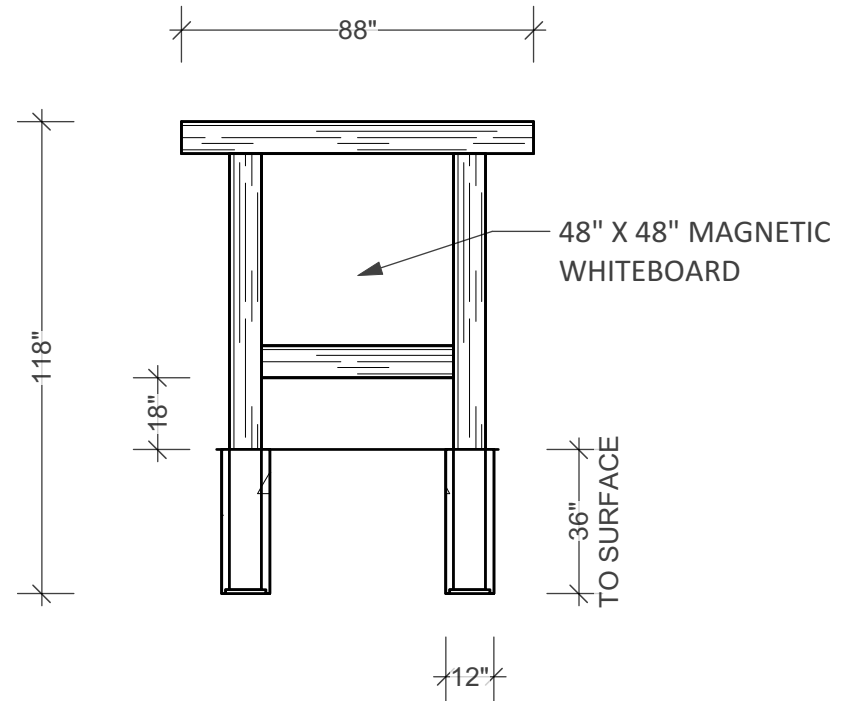

GENERAL NOTES:

- ALL LOGS ARE HAND PEELED AND SANDED
- SIZE AND SHAPE OF LOGS MAY VARY
- TREATMENT OPTIONS ARE AVAILABLE
- AVAILABLE WOOD SPECIES:
 - EASTERN HEMLOCK
 - EASTER LARCH
 - WHITE CEDAR
- WALL MOUNT VERSION IS AVAILABLE

1 PLAN VIEW

2 FRONT ELEVATION

TITLE:			OCOCWBIG		 <p>Cobequid Outdoor Recreation Consultants & Contractors RR1 Economy, NS B0M1J0. 902.647.2271 cobequidconsulting1@gmail.com</p>
OUTDOOR WHITEBOARD			WEIGHT:		
LENGTH:	WIDTH:	HEIGHT:	TBD		
88"	8"	118"			