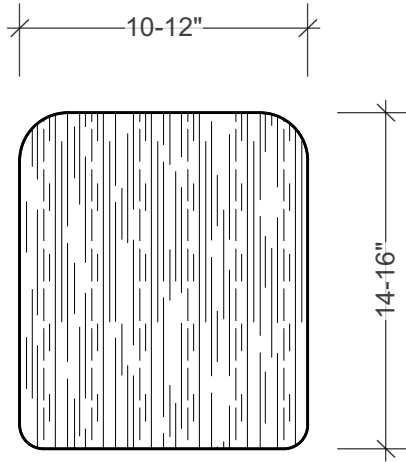

GENERAL NOTES:

- ALL LOGS ARE HAND PEELED AND SANDED
- DESIGNED TO SEAT 1 CHILD
- SIZE AND SHAPE OF LOGS MAY VARY
- TREATMENT OPTIONS ARE AVAILABLE
- AVAILABLE WOOD SPECIES:
 - EASTERN HEMLOCK
 - EASTERN LARCH
 - WHITE CEDAR

1 FRONT ELEVATION

2 PLAN VIEW

TITLE:			STUMP SEAT	OCSS	 <p>Cobequid Outdoor Recreation Consultants & Contractors RR1 Economy, NS B0M1J0. 902.647.2271 cobequidconsulting1@gmail.com</p>
LENGTH:	WIDTH:	HEIGHT:	WEIGHT:	TBD	
10"-12"	10"-12"	14"-16"			